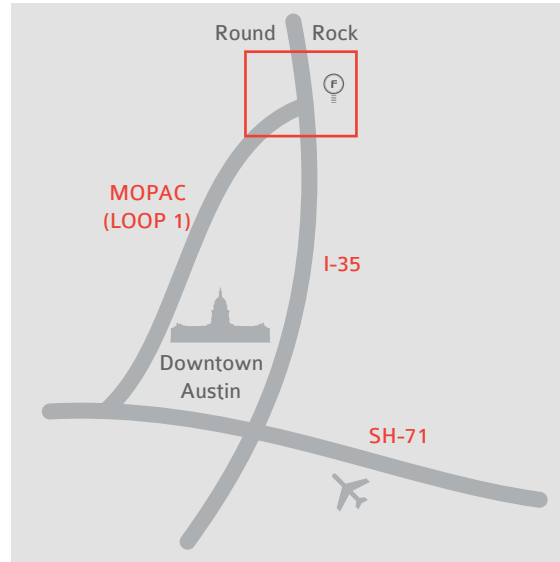

From the South (I-35):

Take I-35 North to exit 252B
Right on FM 620/Round Rock Ave.
Continue on E. Main St.
Fahrenheit is on the left

From the South (Mopac):

Take Mopac North to Toll 1 North
Take 45 East, Exit on I-35 N
Take I-35 North to exit 252B
Right on FM 620/Round Rock Ave.
Continue on E. Main St.
Fahrenheit is on the left

From the North:

Take I-35 South to exit 252B-A
Left on FM 620/Round Rock Ave.
Continue on E. Main St.
Fahrenheit is on the left

Parking:

2 Hour parking on Main St.
Free Covered parking on corner of
S. Lampasas and E. Baghdad

**102 E. Main St.
Round Rock, TX 78664**

p: 512.341.2242
f: 512.341.2244

Not to scale